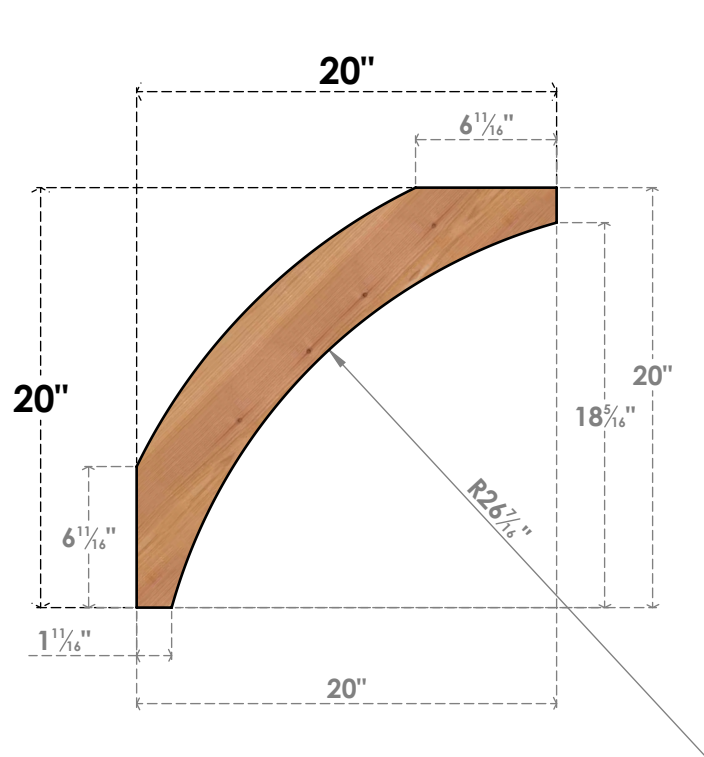

BRC04X20X20THR00SWR

3 1/2"W X 20"D X 20"H THORTON SMOOTH BRACE, WESTERN RED CEDAR

SIDE

FRONT

EKENA MILLWORK
 2300 WEST MAIN ST.
 CLARKSVILLE, TX 75426
 TOLL FREE: 866-607-0453
 WWW.EKENAMILLWORK.COM

NOTES

1. INSTALLATION TO BE COMPLETED IN ACCORDANCE WITH MANUFACTURER'S SPECIFICATIONS.
2. DRAWING MAY NOT BE TO SCALE
3. THIS DRAWING IS INTENDED FOR DESIGN AND PLANNING PURPOSES ONLY.
4. ALL INFORMATION CONTAINED HEREIN WAS CURRENT AT THE TIME OF DEVELOPMENT BUT MUST BE REVIEWED AND APPROVED BY THE PRODUCT MANUFACTURER TO BE CONSIDERED ACCURATE.
5. PRODUCTS ARE NOT KILN DRIED. THIS ITEM IS UNIQUE AND WILL CONTAIN THE NATURAL VARIATIONS THAT THE WOOD SPECIES OFFERS. THIS MAY RESULT IN VARIATIONS UP TO 1/4"